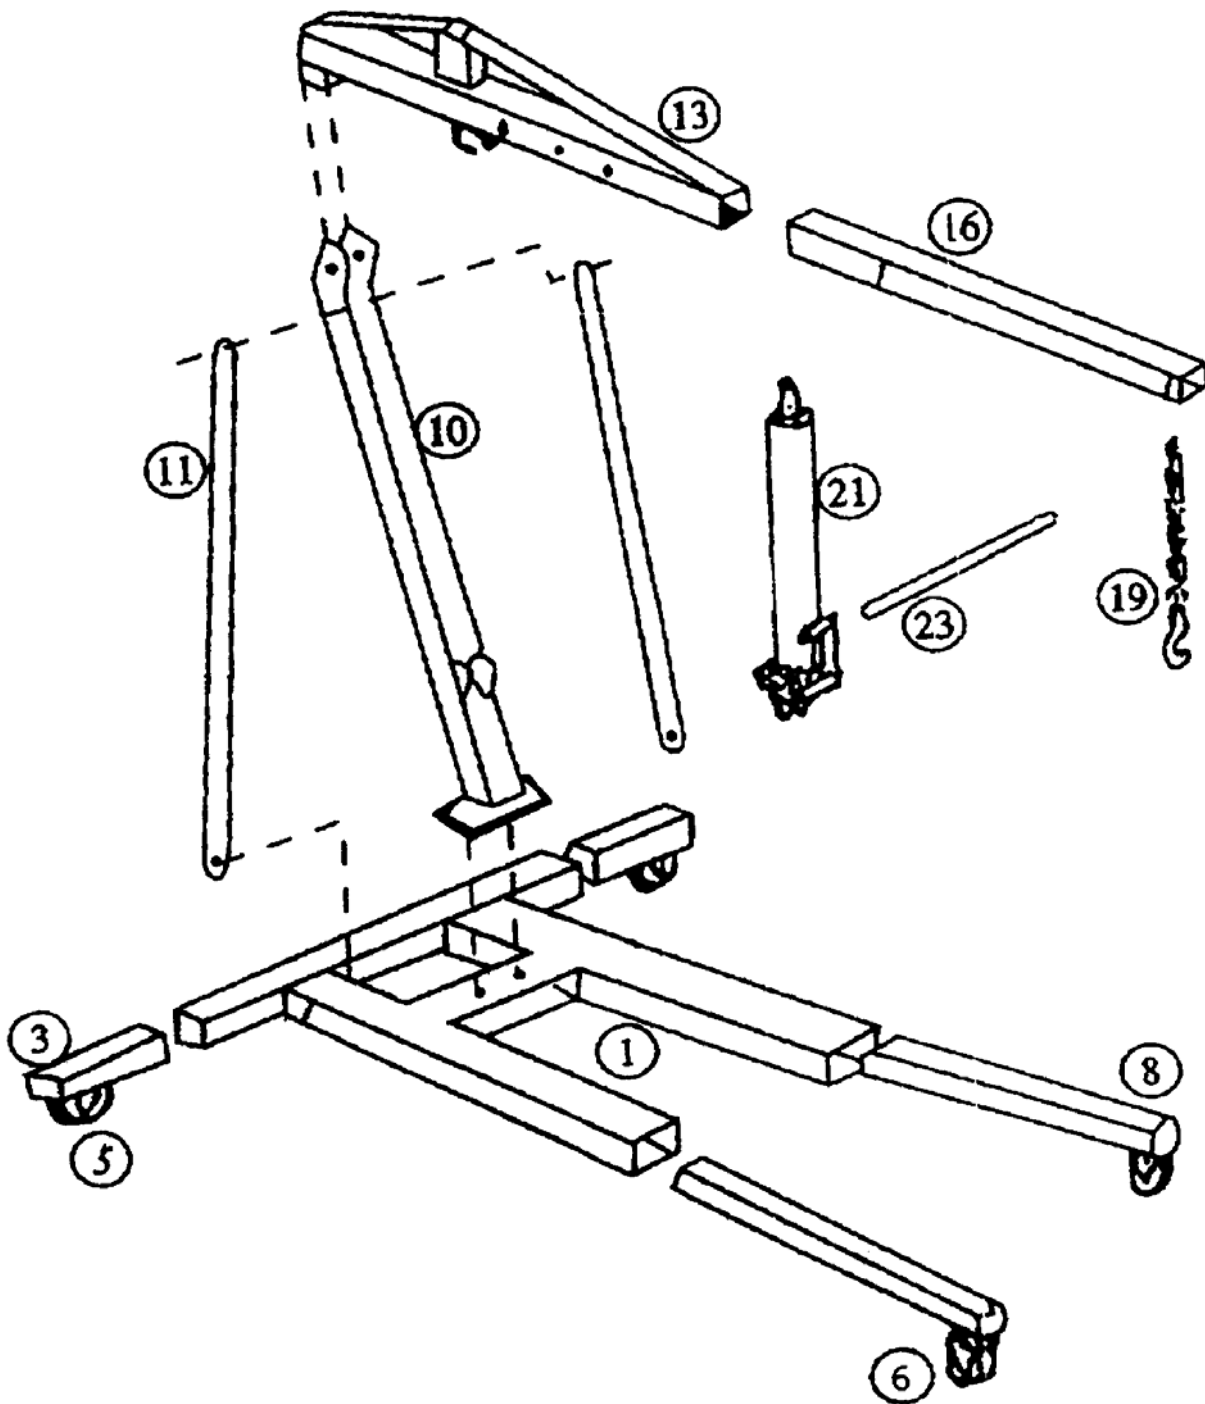

# MODEL 3580A - 4400lb. CAPACITY ENGINE CRANE

UPDATED 3/06

PART ORDER NUMBER	KIT DESCRIPTION	KIT INCLUDES	
		REF. #	DESCRIPTION
3580K05	CASTER ASSEMBLY	5	CASTER ASSEMBLY
3580K19	HOOK & CHAIN	19	HOOK & CHAIN
LRC8A	HYDRAULIC RAM	21	COMPLETE HYDRAULIC POWER UNIT WITH HANDLE
3580AKHW	HARDWARE KIT	25	HARDWARE
NOT AVAILABLE		1	BASE
NOT AVAILABLE		3	SHORT EXTENSION
NOT AVAILABLE		8	FRONT LEG EXTENSIONS
NOT AVAILABLE		10	MAIN POSTS
NOT AVAILABLE		11	SIDE STRAPS
NOT AVAILABLE		13	BOOM
NOT AVAILABLE		16	BOOM EXTENSION
NOT AVAILABLE		23	HANDLE

**\* ONLY PARTS WITH A "PART ORDER NUMBER" ARE AVAILABLE FOR SALE.**

**DO NOT COPY OR DISTRIBUTE THIS MATERIAL WITHOUT PERMISSION OF AFF, INC.**

MODEL 3580A - 4400lb. CAPACITY ENGINE CRANE

DO NOT COPY OR DISTRIBUTE THIS MATERIAL WITHOUT PERMISSION OF AFF, INC.