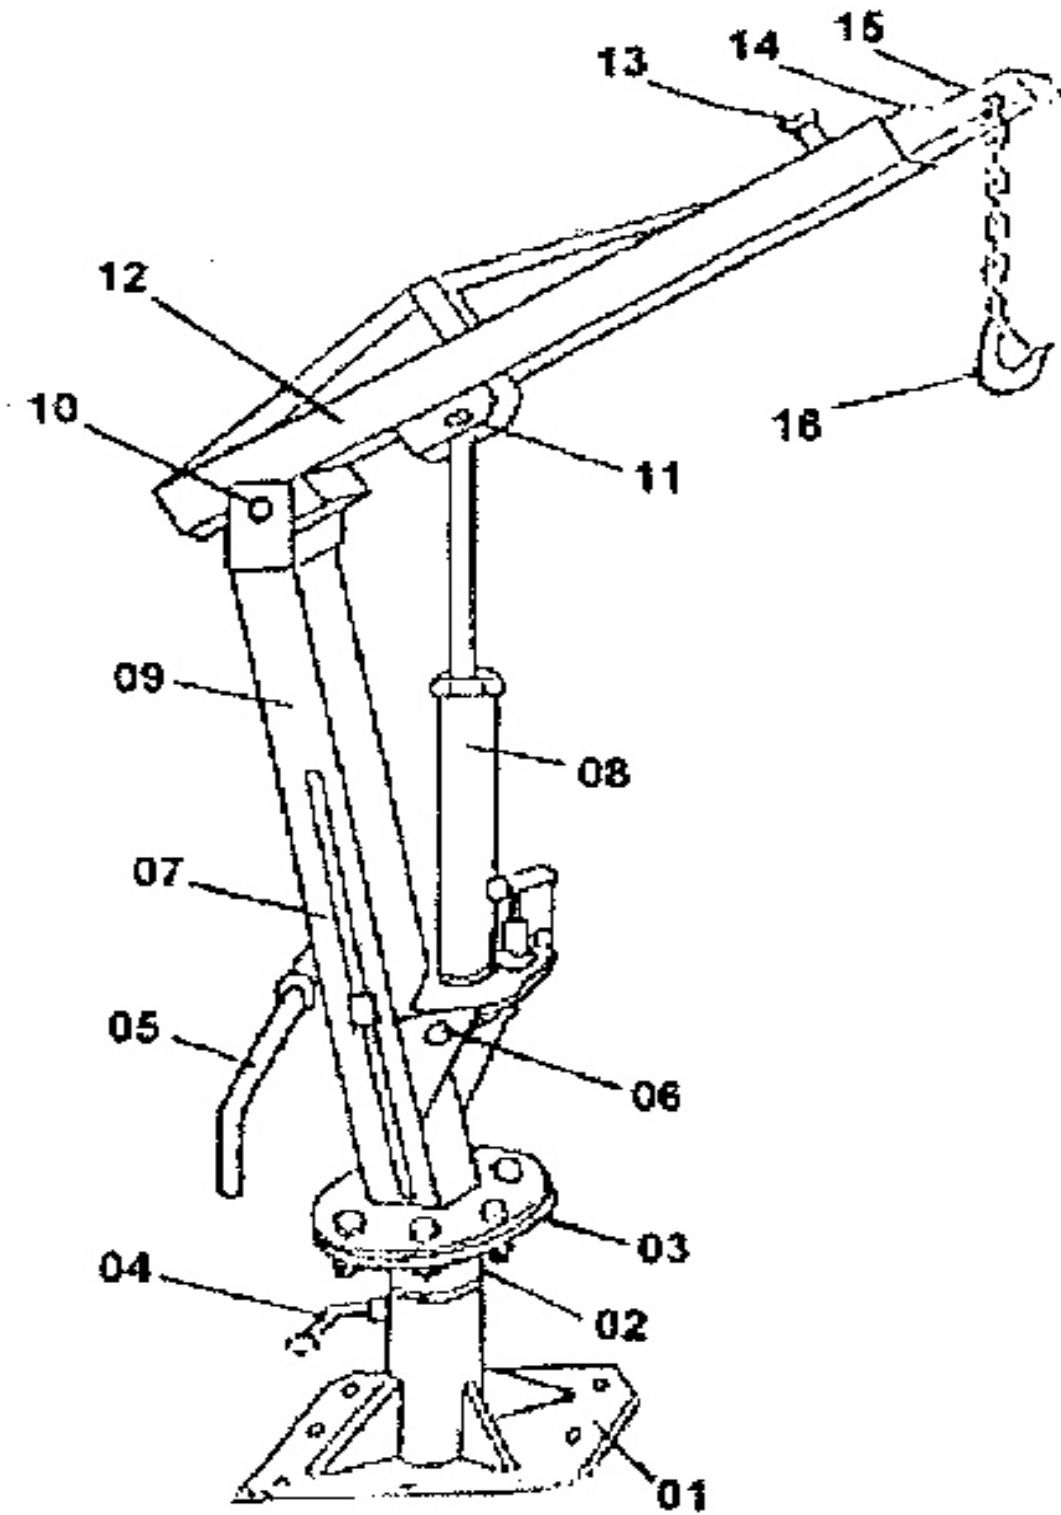

MODEL 3586A - 1000 lb. CAPACITY TRUCK-MOUNTED CRANE

UPDATED 9-05

PART		KIT INCLUDES	
ORDER NUMBER	KIT DESCRIPTION	REF. #	DESCRIPTION
3586AK04	HANDLE	04	LOCKING HANDLE
3586AK05	LEVER	05	SWIVEL LEVER
3586AK07	HANDLE	07	PUMP HANDLE
3586AK08	HYD. UNIT	08	HYDRAULIC UNIT COMPLETE
3586AKHW	HARDWARE		HARDWARE KIT (6) #03 BOLT, #06 BOLT M16X90, #10 BOLT M20X130, #11 BOLT M16X75 M15 BOLT M12X75 AND 16 HOOK AND CHAIN
3586AK01		01	BASE
NOT AVAILABLE		02	WHEEL HUB
NOT AVAILABLE		09	POST
NOT AVAILABLE		12	BOOM
NOT AVAILABLE		13	BOOM EXTENSION LOCK
NOT AVAILABLE		14	BOOM EXTENSION

*** ONLY PARTS WITH A "PART ORDER NUMBER" ARE AVAILABLE FOR SALE.**

DO NOT COPY OR DISTRIBUTE THIS MATERIAL WITHOUT PERMISSION OF AFF, INC.

MODEL 3586A - 1000 lb. CAPACITY TRUCK-MOUNTED CRANE

* ONLY PARTS WITH A "PART ORDER NUMBER" ARE AVAILABLE FOR SALE.

DO NOT COPY OR DISTRIBUTE THIS MATERIAL WITHOUT PERMISSION OF AFF, INC.

MODEL 3586A -1000 lb. CAPACITY TRUCK-MOUNTED CRANE

PARTS LIST		
NO.	PART	QUANTITY
01	Base	1
02	Wheel Hub	1
03	Wheel Binding Bolt	6
04	Bolt M12 x 25	1
05	Wheel Arm	1
06	Bolt M16 x 90	1
07	Hydraulic Unit Handle	1
08	Hydraulic Unit	1
09	Post	1
10	Bolt M20 x 130	1
11	Bolt M16 x 75	1
12	Boom	1
13	Boom Extension Nut	1
14	Boom Extension	1
15	Bolt M12 x 75	1
16	Hook and Chain	1