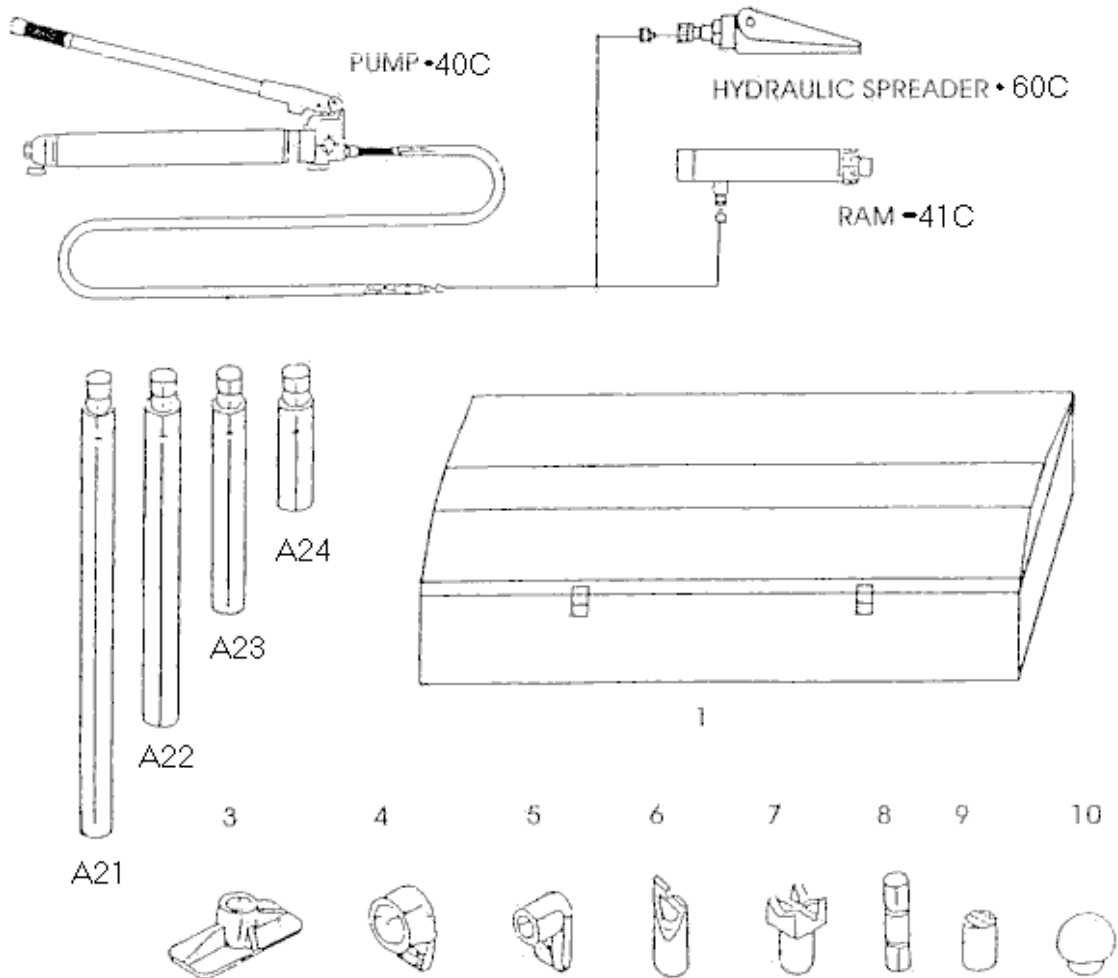

MODEL 5815C - 10 TON BODY & FRAME REPAIR KIT

* ONLY PARTS WITH A "PART ORDER NUMBER" ARE AVAILABLE.

DO NOT COPY OR DISTRIBUTE THIS MATERIAL WITHOUT PERMISSION OF AFF, INC.