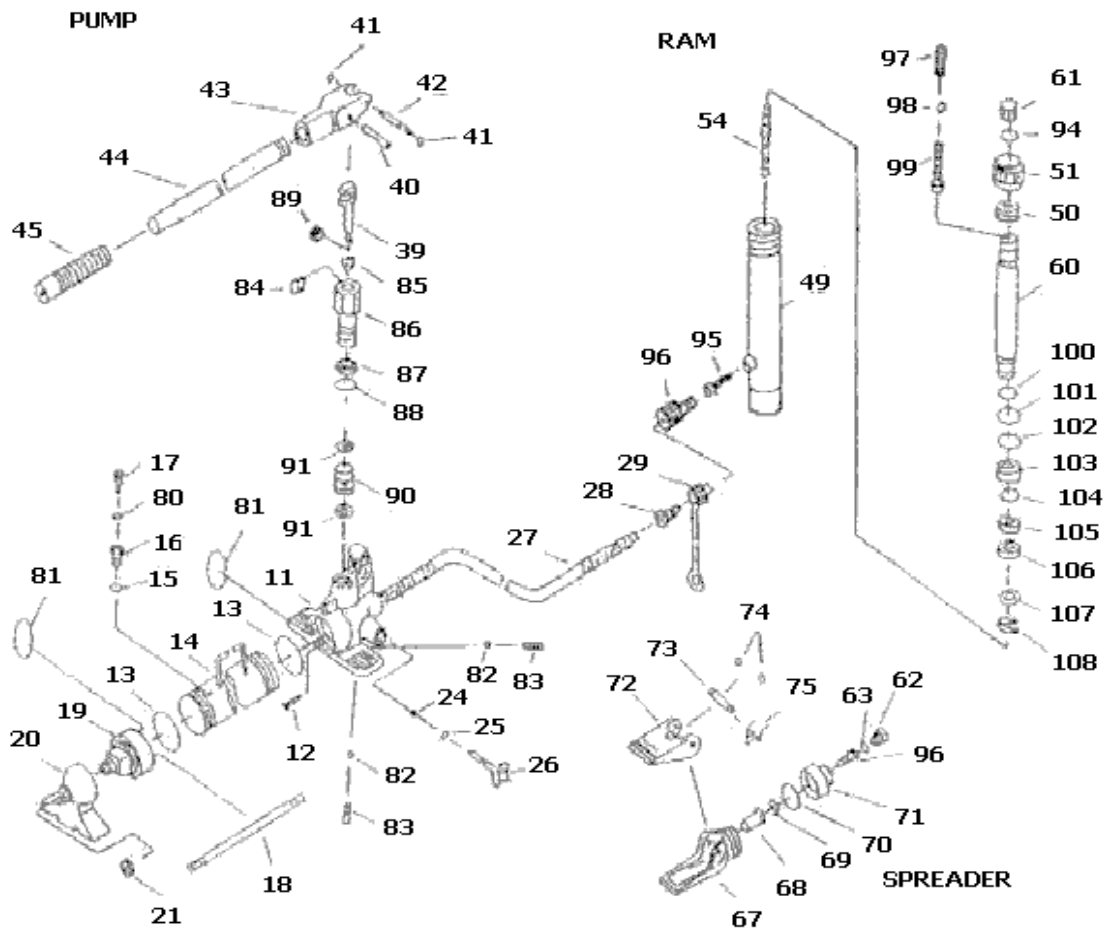

MODEL 5815C - 10 TON BODY & FRAME REPAIR KIT

* ONLY PARTS WITH A "PART ORDER NUMBER" ARE AVAILABLE

DO NOT COPY OR DISTRIBUTE THIS MATERIAL WITHOUT PERMISSION OF AFF, INC.