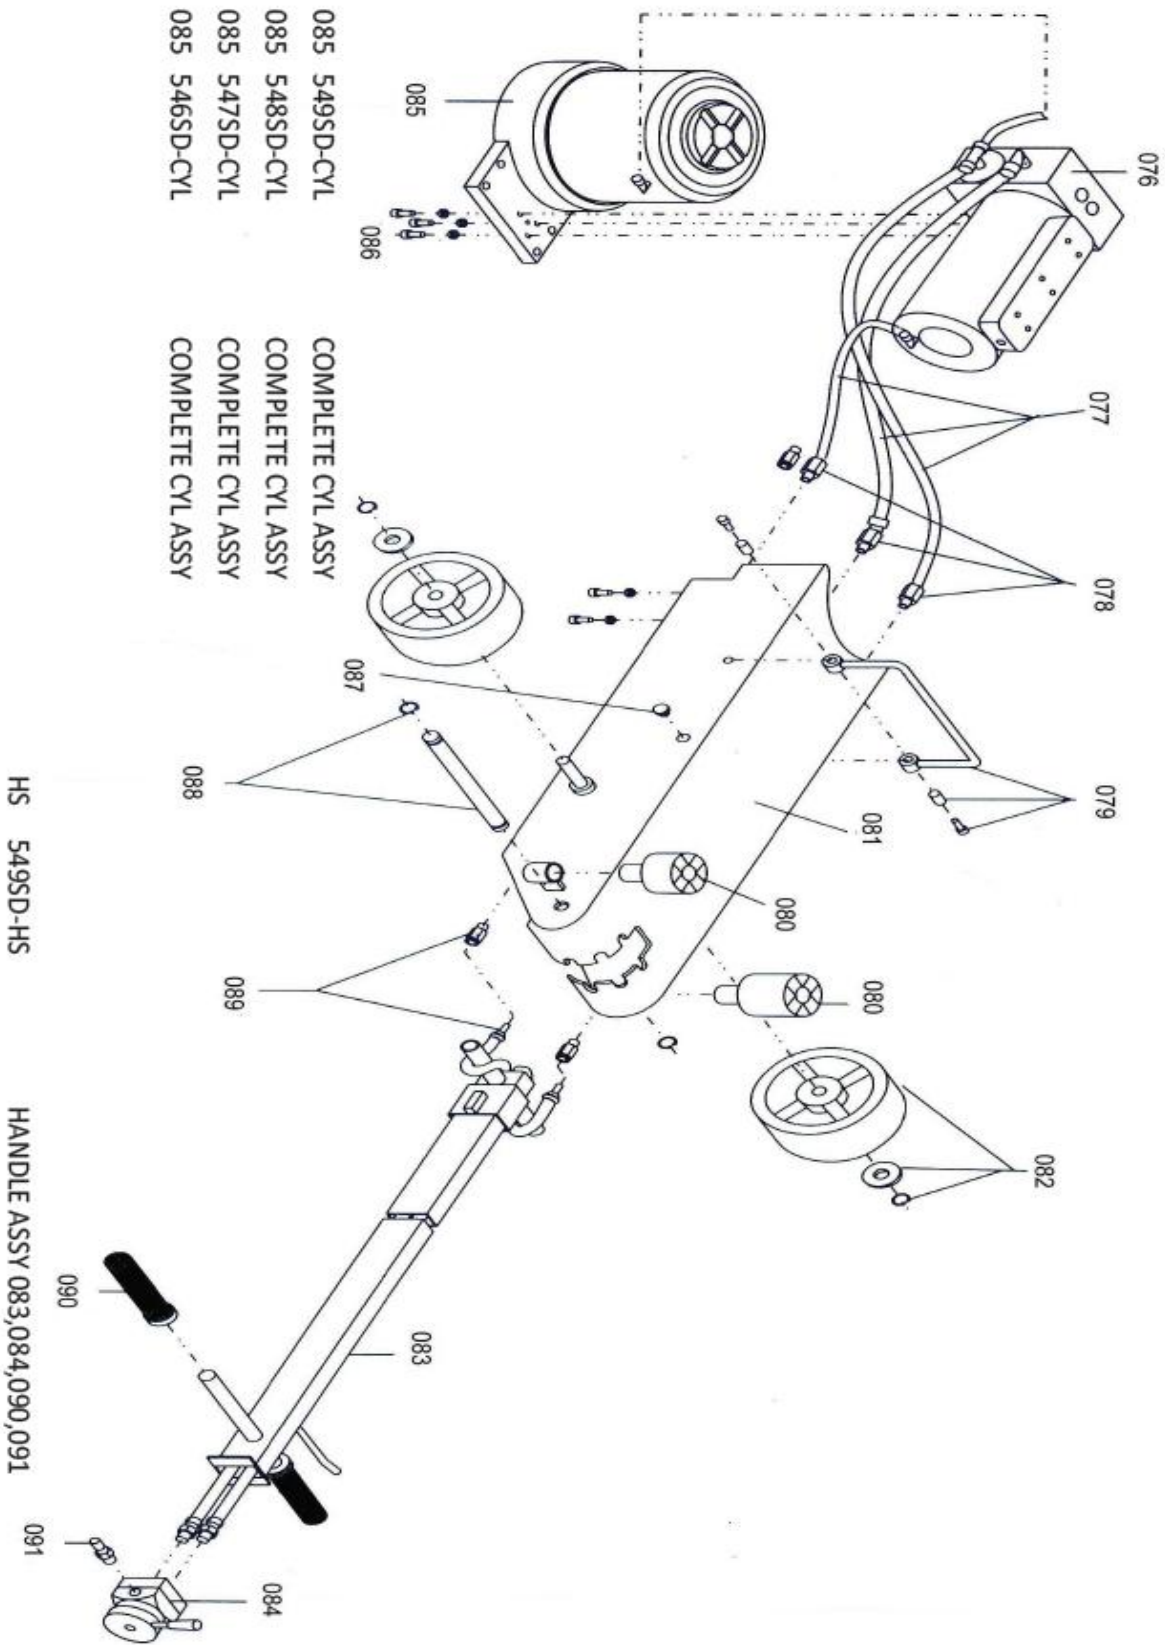

MODEL 549SD 80/50 TON AXLE JACK

PART			KIT INCLUDES	
ORDER NUMBER	KIT DESCRIPTION	REF. #	DESCRIPTION	QTY
549SD-082	WHEEL ASSEMBLY	82	WHEEL ASSEMBLY	1
549SD-53	TIE IN	53	TIE IN	1
549SD-59	TIE IN	59	TIE IN	1
549SD-63	EXHAUST HOOD	63	EXHAUST HOOD	1
549SD-66	PROTECTION HOOD	66	PROTECTION HOOD	1
549SD-77	AIR HOSE KIT	77	AIR HOSE KIT	1
549SD-78	TIE IN	78	TIE IN	1
549SD-79	CHASIS HANDLE	79	CHASIS HANDLE	1
549SD-80	EXTENSION KIT	80	EXTENSION KIT	1
549SD-81	CHASIS HANDLE	81	CHASIS HANDLE	1
549SD-89	TIE IN	89	TIE IN	1
549SD-CYL	COMPLETE CYLINDER ASSEMBLY	85	COMPLETE CYLINDER ASSEMBLY	1
549SD-HS	HANDLE ASSEMBLY	83	HANDLE ASSEMBLY	1
549SD-PPA	PNEUMATIC PUMP ASSEMBLY	76	PNEUMATIC PUMP ASSEMBLY	1
549SD-PS	PISTON SET		PISTON SET	1
549SD-SK	SEAL KIT		SEAL KIT	1
549SD-SS	SWITCH SET		SWITCH SET	1

*ONLY PARTS WITH PART ORDER NUMBER ARE AVAILABLE FOR SALE
DO NOT COPY OR DISTRIBUTE THIS MATERIAL WITH OUT PERMISSION OF AFF, INC.

076 549SD-PPA PNEUMATIC PUMP ASSY

*ONLY PARTS WITH PART ORDER NUMBER ARE AVAILABLE FOR SALE
 DO NOT COPY OR DISTRIBUTE THIS MATERIAL WITH OUT PERMISSION OF AFF, INC.

*ONLY PARTS WITH PART ORDER NUMBER ARE AVAILABLE FOR SALE
DO NOT COPY OR DISTRIBUTE THIS MATERIAL WITH OUT PERMISSION OF AFF, INC.

*ONLY PARTS WITH PART ORDER NUMBER ARE AVAILABLE FOR SALE
DO NOT COPY OR DISTRIBUTE THIS MATERIAL WITH OUT PERMISSION OF AFF, INC.