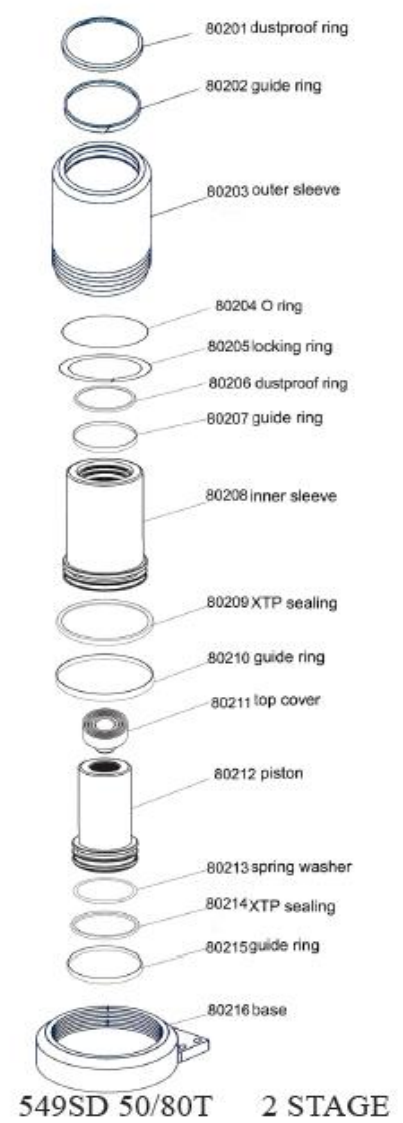

MODEL 549SD 80/50 TON AXLE JACK

PART			KIT INCLUDES	
ORDER NUMBER	KIT DESCRIPTION	REF. #	DESCRIPTION	QTY
549SD-082	WHEEL ASSEMBLY	82	WHEEL ASSEMBLY	1
549SD-53	TIE IN	53	TIE IN	1
549SD-59	TIE IN	59	TIE IN	1
549SD-63	EXHAUST HOOD	63	EXHAUST HOOD	1
549SD-66	PROTECTION HOOD	66	PROTECTION HOOD	1
549SD-77	AIR HOSE KIT	77	AIR HOSE KIT	1
549SD-78	TIE IN	78	TIE IN	1
549SD-79	CHASIS HANDLE	79	CHASIS HANDLE	1
549SD-80	EXTENSION KIT	80	EXTENSION KIT	1
549SD-81	CHASIS HANDLE	81	CHASIS HANDLE	1
549SD-89	TIE IN	89	TIE IN	1
549SD-CYL	COMPLETE CYLINDER ASSEMBLY	85	COMPLETE CYLINDER ASSEMBLY	1
549SD-HS	HANDLE ASSEMBLY	83	HANDLE ASSEMBLY	1
549SD-PPA	PNEUMATIC PUMP ASSEMBLY	76	PNEUMATIC PUMP ASSEMBLY	1
549SD-PS	PISTON SET		PISTON SET	1
549SD-SK	SEAL KIT		SEAL KIT	1
549SD-SS	SWITCH SET		SWITCH SET	1

*ONLY PARTS WITH PART ORDER NUMBER ARE AVAILABLE FOR SALE
DO NOT COPY OR DISTRIBUTE THIS MATERIAL WITH OUT PERMISSION OF AFF, INC.

076 549SD-PPA PNEUMATIC PUMP ASSY

*ONLY PARTS WITH PART ORDER NUMBER ARE AVAILABLE FOR SALE
DO NOT COPY OR DISTRIBUTE THIS MATERIAL WITH OUT PERMISSION OF AFF, INC.