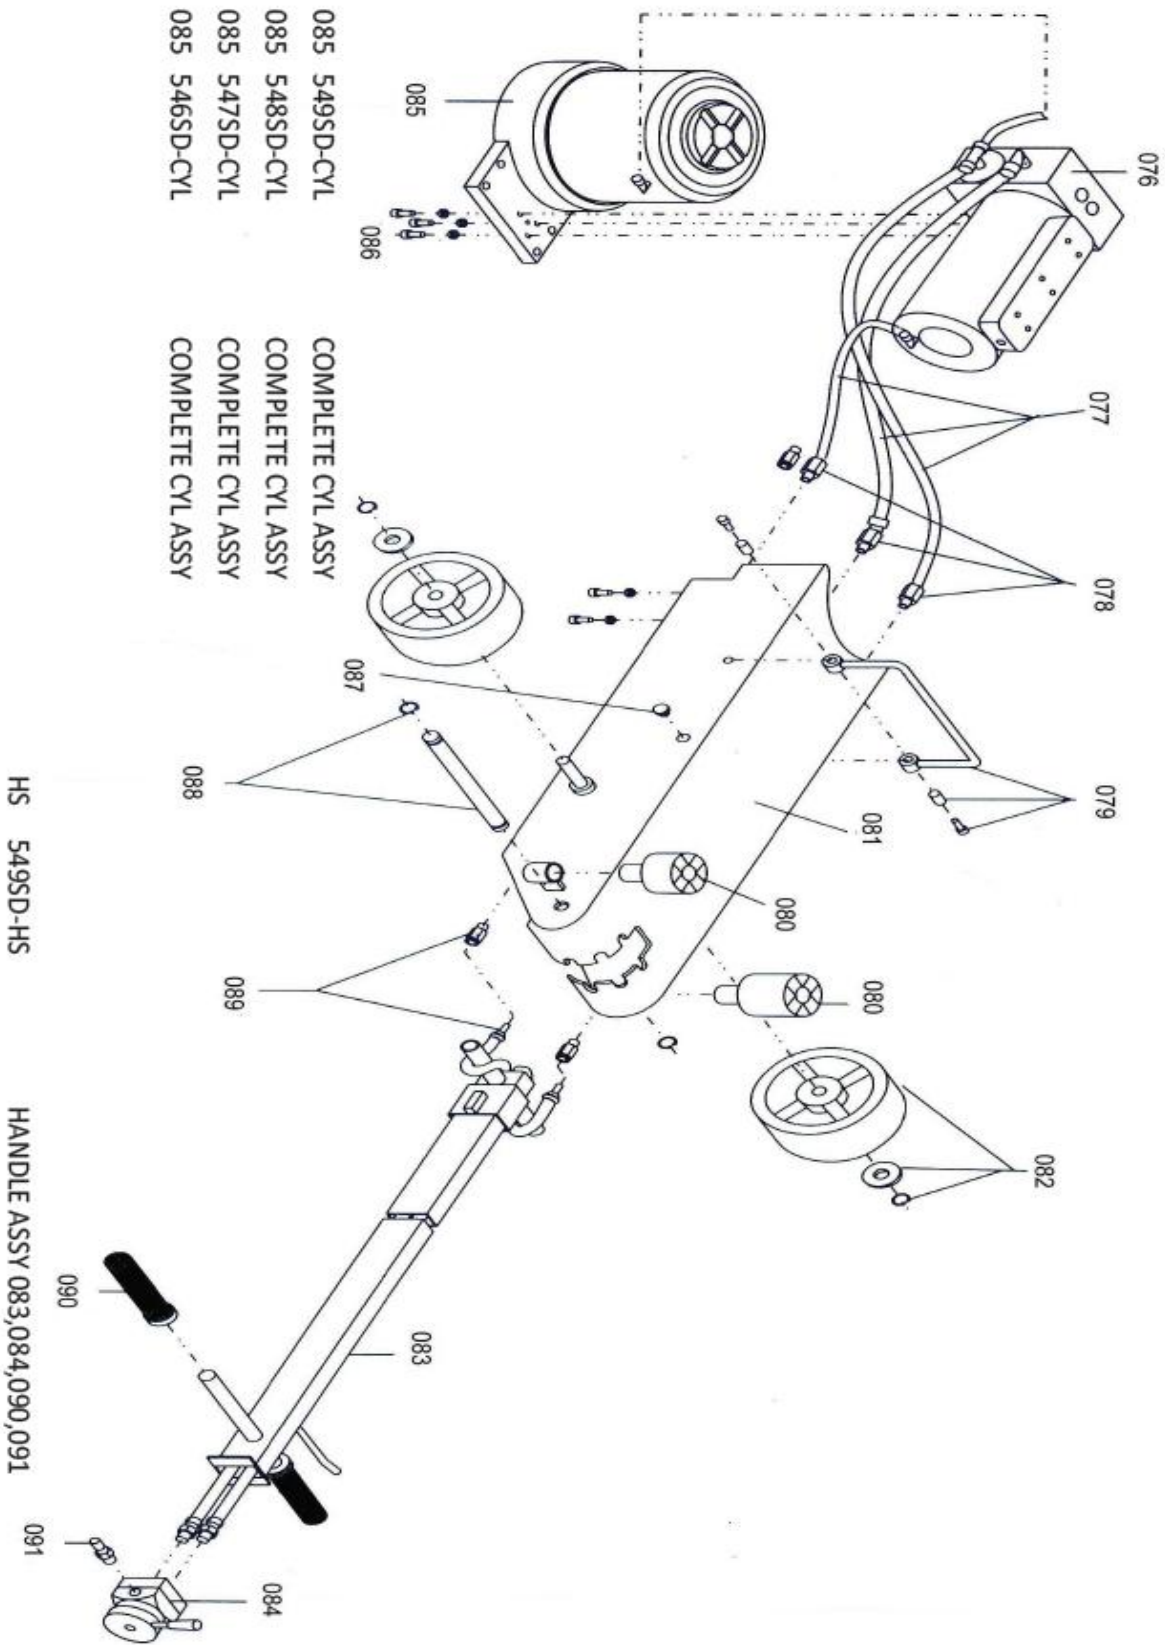

MODEL 549SD 80/50 TON AXLE JACK

PART			KIT INCLUDES	
ORDER NUMBER	KIT DESCRIPTION	REF. #	DESCRIPTION	QTY
549SD-082	WHEEL ASSEMBLY	82	WHEEL ASSEMBLY	1
549SD-53	TIE IN	53	TIE IN	1
549SD-59	TIE IN	59	TIE IN	1
549SD-63	EXHAUST HOOD	63	EXHAUST HOOD	1
549SD-66	PROTECTION HOOD	66	PROTECTION HOOD	1
549SD-77	AIR HOSE KIT	77	AIR HOSE KIT	1
549SD-78	TIE IN	78	TIE IN	1
549SD-79	CHASIS HANDLE	79	CHASIS HANDLE	1
549SD-80	EXTENSION KIT	80	EXTENSION KIT	1
549SD-81	CHASIS HANDLE	81	CHASIS HANDLE	1
549SD-89	TIE IN	89	TIE IN	1
549SD-CYL	COMPLETE CYLINDER ASSEMBLY	85	COMPLETE CYLINDER ASSEMBLY	1
549SD-HS	HANDLE ASSEMBLY	83	HANDLE ASSEMBLY	1
549SD-PPA	PNEUMATIC PUMP ASSEMBLY	76	PNEUMATIC PUMP ASSEMBLY	1
549SD-PS	PISTON SET		PISTON SET	1
549SD-SK	SEAL KIT		SEAL KIT	1
549SD-SS	SWITCH SET		SWITCH SET	1

*ONLY PARTS WITH PART ORDER NUMBER ARE AVAILABLE FOR SALE
DO NOT COPY OR DISTRIBUTE THIS MATERIAL WITH OUT PERMISSION OF AFF, INC.

076 549SD-PPA PNEUMATIC PUMP ASSY

*ONLY PARTS WITH PART ORDER NUMBER ARE AVAILABLE FOR SALE
DO NOT COPY OR DISTRIBUTE THIS MATERIAL WITH OUT PERMISSION OF AFF, INC.

*ONLY PARTS WITH PART ORDER NUMBER ARE AVAILABLE FOR SALE
DO NOT COPY OR DISTRIBUTE THIS MATERIAL WITH OUT PERMISSION OF AFF, INC.

*ONLY PARTS WITH PART ORDER NUMBER ARE AVAILABLE FOR SALE
DO NOT COPY OR DISTRIBUTE THIS MATERIAL WITH OUT PERMISSION OF AFF, INC.