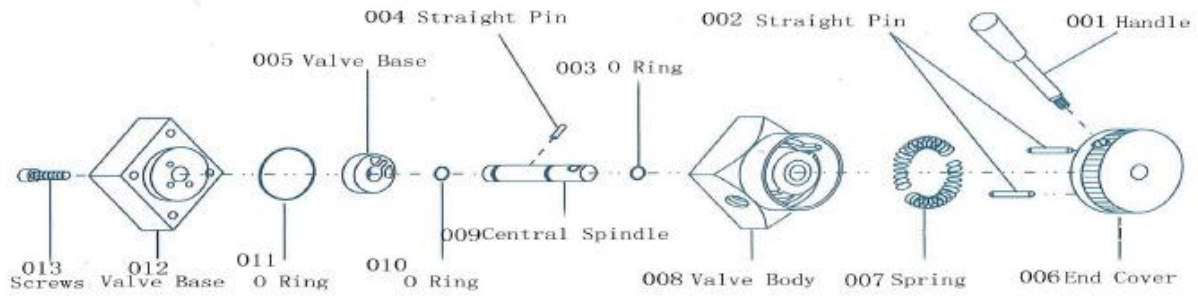

MODEL 549SD 80/50 TON AXLE JACK

PART			KIT INCLUDES	
ORDER NUMBER	KIT DESCRIPTION	REF. #	DESCRIPTION	QTY
549SD-082	WHEEL ASSEMBLY	82	WHEEL ASSEMBLY	1
549SD-53	TIE IN	53	TIE IN	1
549SD-59	TIE IN	59	TIE IN	1
549SD-63	EXHAUST HOOD	63	EXHAUST HOOD	1
549SD-66	PROTECTION HOOD	66	PROTECTION HOOD	1
549SD-77	AIR HOSE KIT	77	AIR HOSE KIT	1
549SD-78	TIE IN	78	TIE IN	1
549SD-79	CHASIS HANDLE	79	CHASIS HANDLE	1
549SD-80	EXTENSION KIT	80	EXTENSION KIT	1
549SD-81	CHASIS HANDLE	81	CHASIS HANDLE	1
549SD-89	TIE IN	89	TIE IN	1
549SD-CYL	COMPLETE CYLINDER ASSEMBLY	85	COMPLETE CYLINDER ASSEMBLY	1
549SD-HS	HANDLE ASSEMBLY	83	HANDLE ASSEMBLY	1
549SD-PPA	PNEUMATIC PUMP ASSEMBLY	76	PNEUMATIC PUMP ASSEMBLY	1
549SD-PS	PISTON SET		PISTON SET	1
549SD-SK	SEAL KIT		SEAL KIT	1
549SD-SS	SWITCH SET		SWITCH SET	1

*ONLY PARTS WITH PART ORDER NUMBER ARE AVAILABLE FOR SALE
DO NOT COPY OR DISTRIBUTE THIS MATERIAL WITH OUT PERMISSION OF AFF, INC.

076 549SD-PPA PNEUMATIC PUMP ASSY

*ONLY PARTS WITH PART ORDER NUMBER ARE AVAILABLE FOR SALE
 DO NOT COPY OR DISTRIBUTE THIS MATERIAL WITH OUT PERMISSION OF AFF, INC.