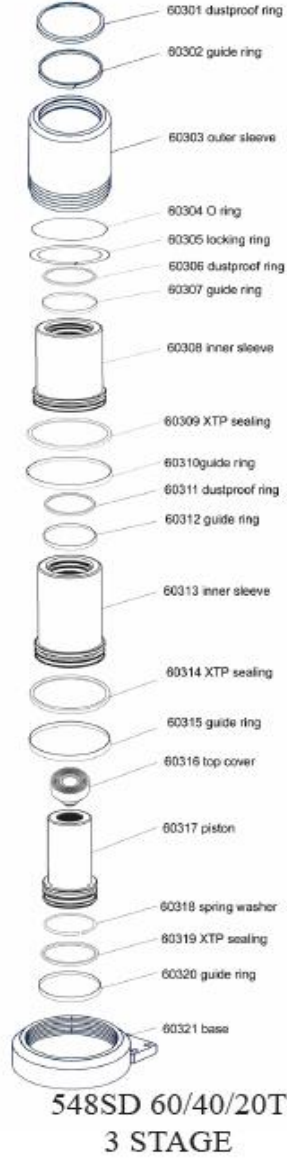

MODEL 549SD 80/50 TON AXLE JACK

PART			KIT INCLUDES	
ORDER NUMBER	KIT DESCRIPTION	REF. #	DESCRIPTION	QTY
549SD-082	WHEEL ASSEMBLY	82	WHEEL ASSEMBLY	1
549SD-53	TIE IN	53	TIE IN	1
549SD-59	TIE IN	59	TIE IN	1
549SD-63	EXHAUST HOOD	63	EXHAUST HOOD	1
549SD-66	PROTECTION HOOD	66	PROTECTION HOOD	1
549SD-77	AIR HOSE KIT	77	AIR HOSE KIT	1
549SD-78	TIE IN	78	TIE IN	1
549SD-79	CHASIS HANDLE	79	CHASIS HANDLE	1
549SD-80	EXTENSION KIT	80	EXTENSION KIT	1
549SD-81	CHASIS HANDLE	81	CHASIS HANDLE	1
549SD-89	TIE IN	89	TIE IN	1
549SD-CYL	COMPLETE CYLINDER ASSEMBLY	85	COMPLETE CYLINDER ASSEMBLY	1
549SD-HS	HANDLE ASSEMBLY	83	HANDLE ASSEMBLY	1
549SD-PPA	PNEUMATIC PUMP ASSEMBLY	76	PNEUMATIC PUMP ASSEMBLY	1
549SD-PS	PISTON SET		PISTON SET	1
549SD-SK	SEAL KIT		SEAL KIT	1
549SD-SS	SWITCH SET		SWITCH SET	1

*ONLY PARTS WITH PART ORDER NUMBER ARE AVAILABLE FOR SALE
DO NOT COPY OR DISTRIBUTE THIS MATERIAL WITH OUT PERMISSION OF AFF, INC.

076 549SD-PPA PNEUMATIC PUMP ASSY

*ONLY PARTS WITH PART ORDER NUMBER ARE AVAILABLE FOR SALE
DO NOT COPY OR DISTRIBUTE THIS MATERIAL WITH OUT PERMISSION OF AFF, INC.