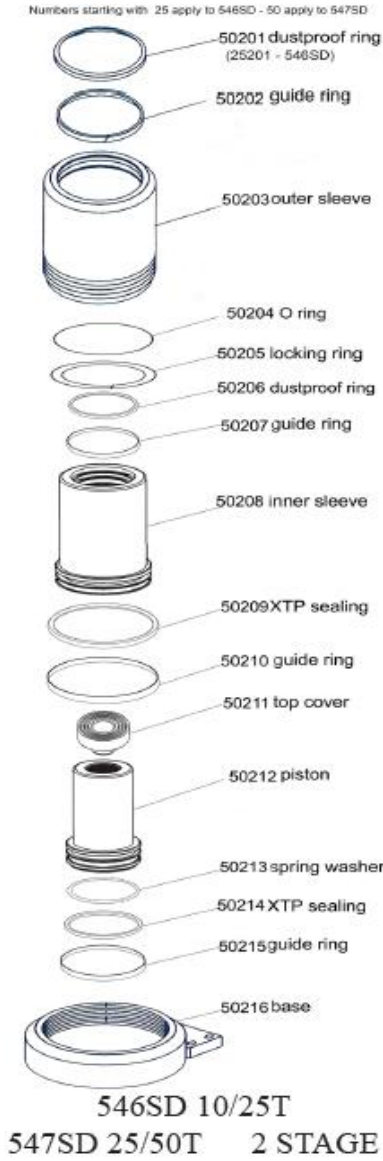

MODEL 549SD 80/50 TON AXLE JACK

PART			KIT INCLUDES	
ORDER NUMBER	KIT DESCRIPTION	REF. #	DESCRIPTION	QTY
549SD-082	WHEEL ASSEMBLY	82	WHEEL ASSEMBLY	1
549SD-53	TIE IN	53	TIE IN	1
549SD-59	TIE IN	59	TIE IN	1
549SD-63	EXHAUST HOOD	63	EXHAUST HOOD	1
549SD-66	PROTECTION HOOD	66	PROTECTION HOOD	1
549SD-77	AIR HOSE KIT	77	AIR HOSE KIT	1
549SD-78	TIE IN	78	TIE IN	1
549SD-79	CHASIS HANDLE	79	CHASIS HANDLE	1
549SD-80	EXTENSION KIT	80	EXTENSION KIT	1
549SD-81	CHASIS HANDLE	81	CHASIS HANDLE	1
549SD-89	TIE IN	89	TIE IN	1
549SD-CYL	COMPLETE CYLINDER ASSEMBLY	85	COMPLETE CYLINDER ASSEMBLY	1
549SD-HS	HANDLE ASSEMBLY	83	HANDLE ASSEMBLY	1
549SD-PPA	PNEUMATIC PUMP ASSEMBLY	76	PNEUMATIC PUMP ASSEMBLY	1
549SD-PS	PISTON SET		PISTON SET	1
549SD-SK	SEAL KIT		SEAL KIT	1
549SD-SS	SWITCH SET		SWITCH SET	1

*ONLY PARTS WITH PART ORDER NUMBER ARE AVAILABLE FOR SALE
DO NOT COPY OR DISTRIBUTE THIS MATERIAL WITH OUT PERMISSION OF AFF, INC.

076 549SD-PPA PNEUMATIC PUMP ASSY

*ONLY PARTS WITH PART ORDER NUMBER ARE AVAILABLE FOR SALE
 DO NOT COPY OR DISTRIBUTE THIS MATERIAL WITH OUT PERMISSION OF AFF, INC.