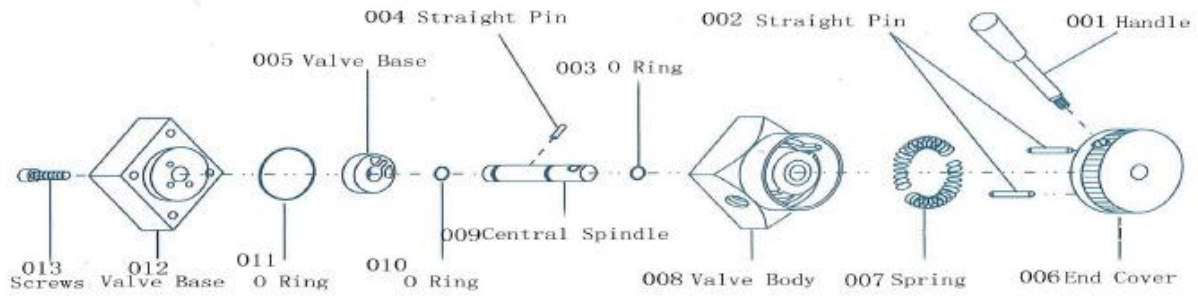

MODEL 549SD 80/50 TON AXLE JACK

PART			KIT INCLUDES	
ORDER NUMBER	KIT DESCRIPTION	REF. #	DESCRIPTION	QTY
549SD-082	WHEEL ASSEMBLY	82	WHEEL ASSEMBLY	1
549SD-53	TIE IN	53	TIE IN	1
549SD-59	TIE IN	59	TIE IN	1
549SD-63	EXHAUST HOOD	63	EXHAUST HOOD	1
549SD-66	PROTECTION HOOD	66	PROTECTION HOOD	1
549SD-77	AIR HOSE KIT	77	AIR HOSE KIT	1
549SD-78	TIE IN	78	TIE IN	1
549SD-79	CHASIS HANDLE	79	CHASIS HANDLE	1
549SD-80	EXTENSION KIT	80	EXTENSION KIT	1
549SD-81	CHASIS HANDLE	81	CHASIS HANDLE	1
549SD-89	TIE IN	89	TIE IN	1
549SD-CYL	COMPLETE CYLINDER ASSEMBLY	85	COMPLETE CYLINDER ASSEMBLY	1
549SD-HS	HANDLE ASSEMBLY	83	HANDLE ASSEMBLY	1
549SD-PPA	PNEUMATIC PUMP ASSEMBLY	76	PNEUMATIC PUMP ASSEMBLY	1
549SD-PS	PISTON SET		PISTON SET	1
549SD-SK	SEAL KIT		SEAL KIT	1
549SD-SS	SWITCH SET		SWITCH SET	1

*ONLY PARTS WITH PART ORDER NUMBER ARE AVAILABLE FOR SALE
DO NOT COPY OR DISTRIBUTE THIS MATERIAL WITH OUT PERMISSION OF AFF, INC.

076 549SD-PPA PNEUMATIC PUMP ASSY

*ONLY PARTS WITH PART ORDER NUMBER ARE AVAILABLE FOR SALE
DO NOT COPY OR DISTRIBUTE THIS MATERIAL WITH OUT PERMISSION OF AFF, INC.