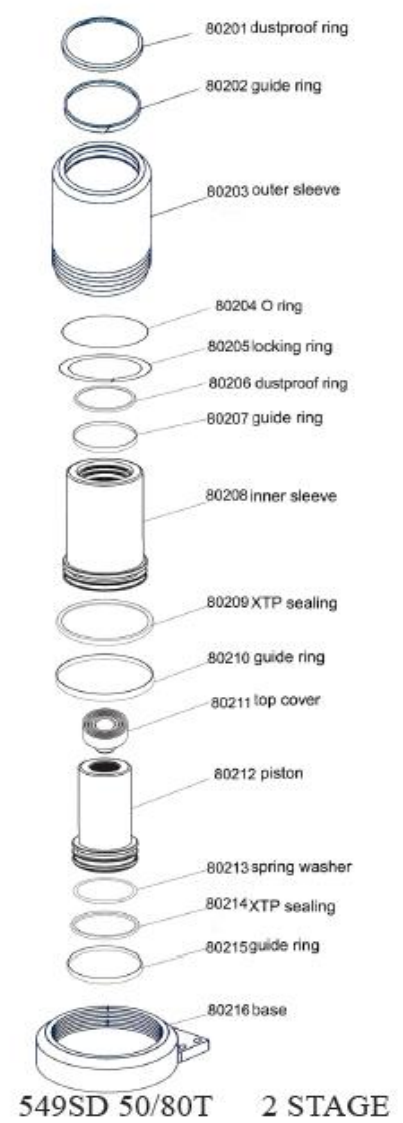

MODEL 549SD 80/50 TON AXLE JACK

PART			KIT INCLUDES	
ORDER NUMBER	KIT DESCRIPTION	REF. #	DESCRIPTION	QTY
549SD-082	WHEEL ASSEMBLY	82	WHEEL ASSEMBLY	1
549SD-53	TIE IN	53	TIE IN	1
549SD-59	TIE IN	59	TIE IN	1
549SD-63	EXHAUST HOOD	63	EXHAUST HOOD	1
549SD-66	PROTECTION HOOD	66	PROTECTION HOOD	1
549SD-77	AIR HOSE KIT	77	AIR HOSE KIT	1
549SD-78	TIE IN	78	TIE IN	1
549SD-79	CHASIS HANDLE	79	CHASIS HANDLE	1
549SD-80	EXTENSION KIT	80	EXTENSION KIT	1
549SD-81	CHASIS HANDLE	81	CHASIS HANDLE	1
549SD-89	TIE IN	89	TIE IN	1
549SD-CYL	COMPLETE CYLINDER ASSEMBLY	85	COMPLETE CYLINDER ASSEMBLY	1
549SD-HS	HANDLE ASSEMBLY	83	HANDLE ASSEMBLY	1
549SD-PPA	PNEUMATIC PUMP ASSEMBLY	76	PNEUMATIC PUMP ASSEMBLY	1
549SD-PS	PISTON SET		PISTON SET	1
549SD-SK	SEAL KIT		SEAL KIT	1
549SD-SS	SWITCH SET		SWITCH SET	1

*ONLY PARTS WITH PART ORDER NUMBER ARE AVAILABLE FOR SALE
DO NOT COPY OR DISTRIBUTE THIS MATERIAL WITH OUT PERMISSION OF AFF, INC.

076 549SD-PPA PNEUMATIC PUMP ASSY

*ONLY PARTS WITH PART ORDER NUMBER ARE AVAILABLE FOR SALE
 DO NOT COPY OR DISTRIBUTE THIS MATERIAL WITH OUT PERMISSION OF AFF, INC.