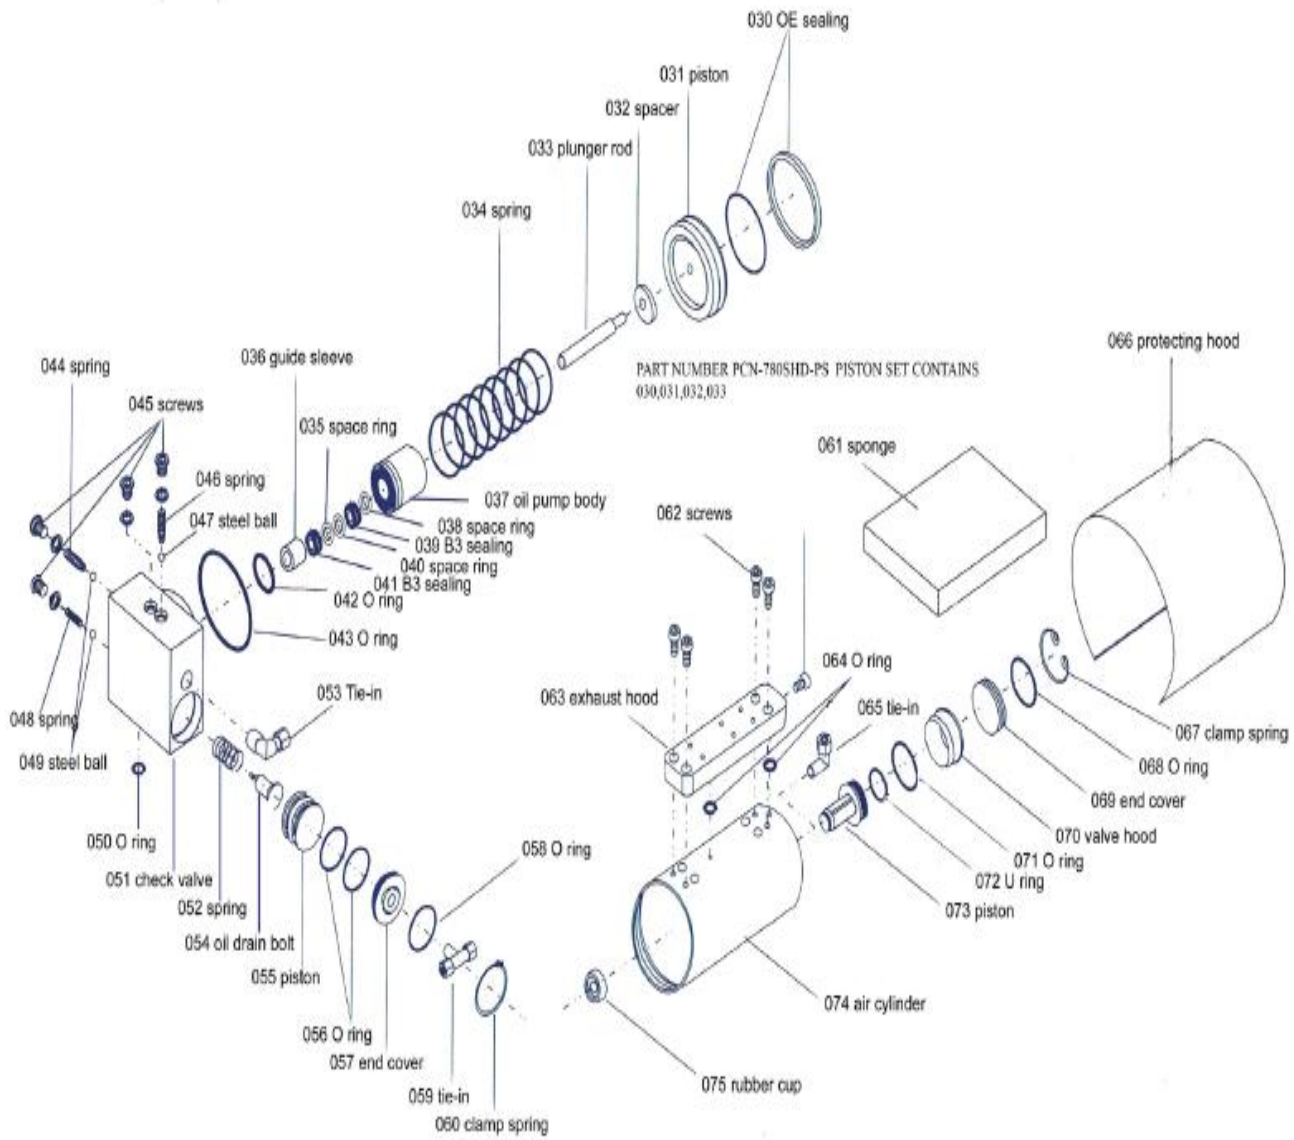

*ONLY PARTS WITH PART ORDER NUMBER ARE AVAILABLE FOR SALE
DO NOT COPY OR DISTRIBUTE THIS MATERIAL WITH OUT PERMISSION OF AFF, INC.