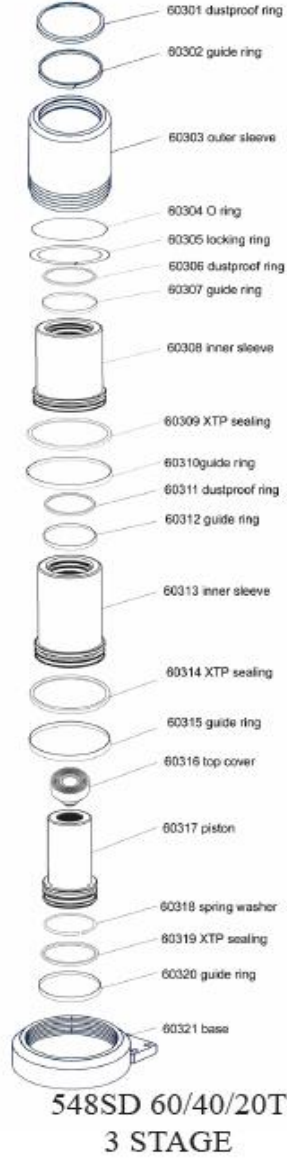

MODEL 549SD 80/50 TON AXLE JACK

PART			KIT INCLUDES	
ORDER NUMBER	KIT DESCRIPTION	REF. #	DESCRIPTION	QTY
549SD-082	WHEEL ASSEMBLY	82	WHEEL ASSEMBLY	1
549SD-53	TIE IN	53	TIE IN	1
549SD-59	TIE IN	59	TIE IN	1
549SD-63	EXHAUST HOOD	63	EXHAUST HOOD	1
549SD-66	PROTECTION HOOD	66	PROTECTION HOOD	1
549SD-77	AIR HOSE KIT	77	AIR HOSE KIT	1
549SD-78	TIE IN	78	TIE IN	1
549SD-79	CHASIS HANDLE	79	CHASIS HANDLE	1
549SD-80	EXTENSION KIT	80	EXTENSION KIT	1
549SD-81	CHASIS HANDLE	81	CHASIS HANDLE	1
549SD-89	TIE IN	89	TIE IN	1
549SD-CYL	COMPLETE CYLINDER ASSEMBLY	85	COMPLETE CYLINDER ASSEMBLY	1
549SD-HS	HANDLE ASSEMBLY	83	HANDLE ASSEMBLY	1
549SD-PPA	PNEUMATIC PUMP ASSEMBLY	76	PNEUMATIC PUMP ASSEMBLY	1
549SD-PS	PISTON SET		PISTON SET	1
549SD-SK	SEAL KIT		SEAL KIT	1
549SD-SS	SWITCH SET		SWITCH SET	1

*ONLY PARTS WITH PART ORDER NUMBER ARE AVAILABLE FOR SALE
DO NOT COPY OR DISTRIBUTE THIS MATERIAL WITH OUT PERMISSION OF AFF, INC.

076 549SD-PPA PNEUMATIC PUMP ASSY

*ONLY PARTS WITH PART ORDER NUMBER ARE AVAILABLE FOR SALE
 DO NOT COPY OR DISTRIBUTE THIS MATERIAL WITH OUT PERMISSION OF AFF, INC.