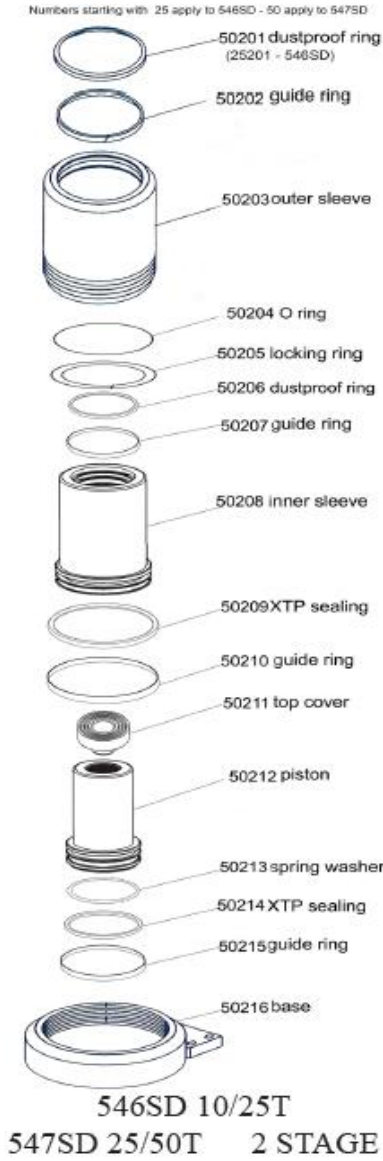

MODEL 549SD 80/50 TON AXLE JACK

PART			KIT INCLUDES	
ORDER NUMBER	KIT DESCRIPTION	REF. #	DESCRIPTION	QTY
549SD-082	WHEEL ASSEMBLY	82	WHEEL ASSEMBLY	1
549SD-53	TIE IN	53	TIE IN	1
549SD-59	TIE IN	59	TIE IN	1
549SD-63	EXHAUST HOOD	63	EXHAUST HOOD	1
549SD-66	PROTECTION HOOD	66	PROTECTION HOOD	1
549SD-77	AIR HOSE KIT	77	AIR HOSE KIT	1
549SD-78	TIE IN	78	TIE IN	1
549SD-79	CHASIS HANDLE	79	CHASIS HANDLE	1
549SD-80	EXTENSION KIT	80	EXTENSION KIT	1
549SD-81	CHASIS HANDLE	81	CHASIS HANDLE	1
549SD-89	TIE IN	89	TIE IN	1
549SD-CYL	COMPLETE CYLINDER ASSEMBLY	85	COMPLETE CYLINDER ASSEMBLY	1
549SD-HS	HANDLE ASSEMBLY	83	HANDLE ASSEMBLY	1
549SD-PPA	PNEUMATIC PUMP ASSEMBLY	76	PNEUMATIC PUMP ASSEMBLY	1
549SD-PS	PISTON SET		PISTON SET	1
549SD-SK	SEAL KIT		SEAL KIT	1
549SD-SS	SWITCH SET		SWITCH SET	1

*ONLY PARTS WITH PART ORDER NUMBER ARE AVAILABLE FOR SALE
DO NOT COPY OR DISTRIBUTE THIS MATERIAL WITH OUT PERMISSION OF AFF, INC.

076 549SD-PPA PNEUMATIC PUMP ASSY

*ONLY PARTS WITH PART ORDER NUMBER ARE AVAILABLE FOR SALE
DO NOT COPY OR DISTRIBUTE THIS MATERIAL WITH OUT PERMISSION OF AFF, INC.