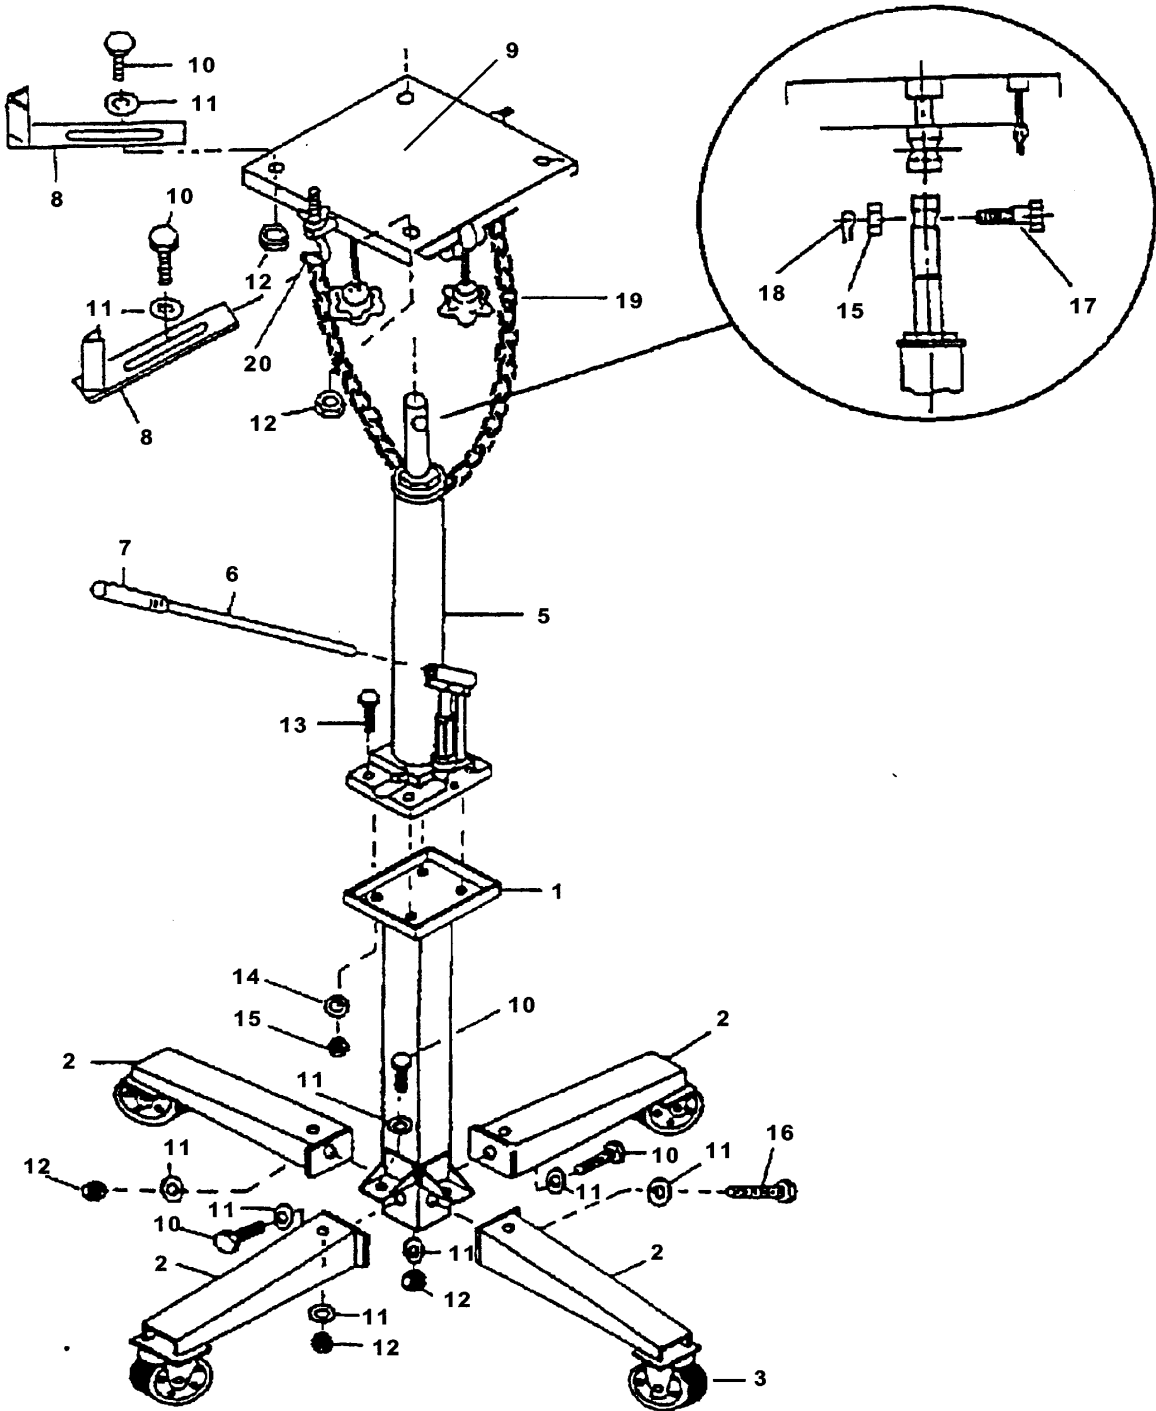

MODEL 2145 - 700lb. TELESCOPIC TRANSMISSION JACK

UPDATED 3/06

PART ORDER NUMBER	KIT DESCRIPTION	KIT INCLUDES	
		REF. #	DESCRIPTION
2145K5	RAM	5	COMPLETE RAM
2145KRK	REPAIR KIT		REPAIR KIT FOR RAM
2145KHK	HARDWARE KIT	21	HARDWARE PACKAGE
		8	FINGER
		10	1/2" x 1" HEX BOLT
		11	1/2" WASHER
		12	1/2" HEX NUT
		13	3/8" x 3/4" BOLT
		14	3/8" WASHER
		15	3/8" HEX NUT
		16	1/2" x 5" BOLT
		17	3/8" x 2" BOLT
		18	COTTER PIN
19	CHAIN		
20	3/8" x 1" J-BOLT & WING NUT		
2145K03	CASTERS	3	SWIVEL CASTERS - PAIR
NOT AVAILABLE		1	SUPPORT POST
NOT AVAILABLE		2	LEG
NOT AVAILABLE		6	JACK HANDLE
NOT AVAILABLE		7	JACK HANDLE GRIP

*** ONLY PARTS WITH A "PART ORDER NUMBER" ARE AVAILABLE FOR SALE.**

DO NOT COPY OR DISTRIBUTE THIS MATERIAL WITHOUT PERMISSION OF AFF, INC.

MODEL 2145 - 700lb. TELESCOPIC TRANSMISSION JACK

DO NOT COPY OR DISTRIBUTE THIS MATERIAL WITHOUT PERMISSION OF AFF, INC.